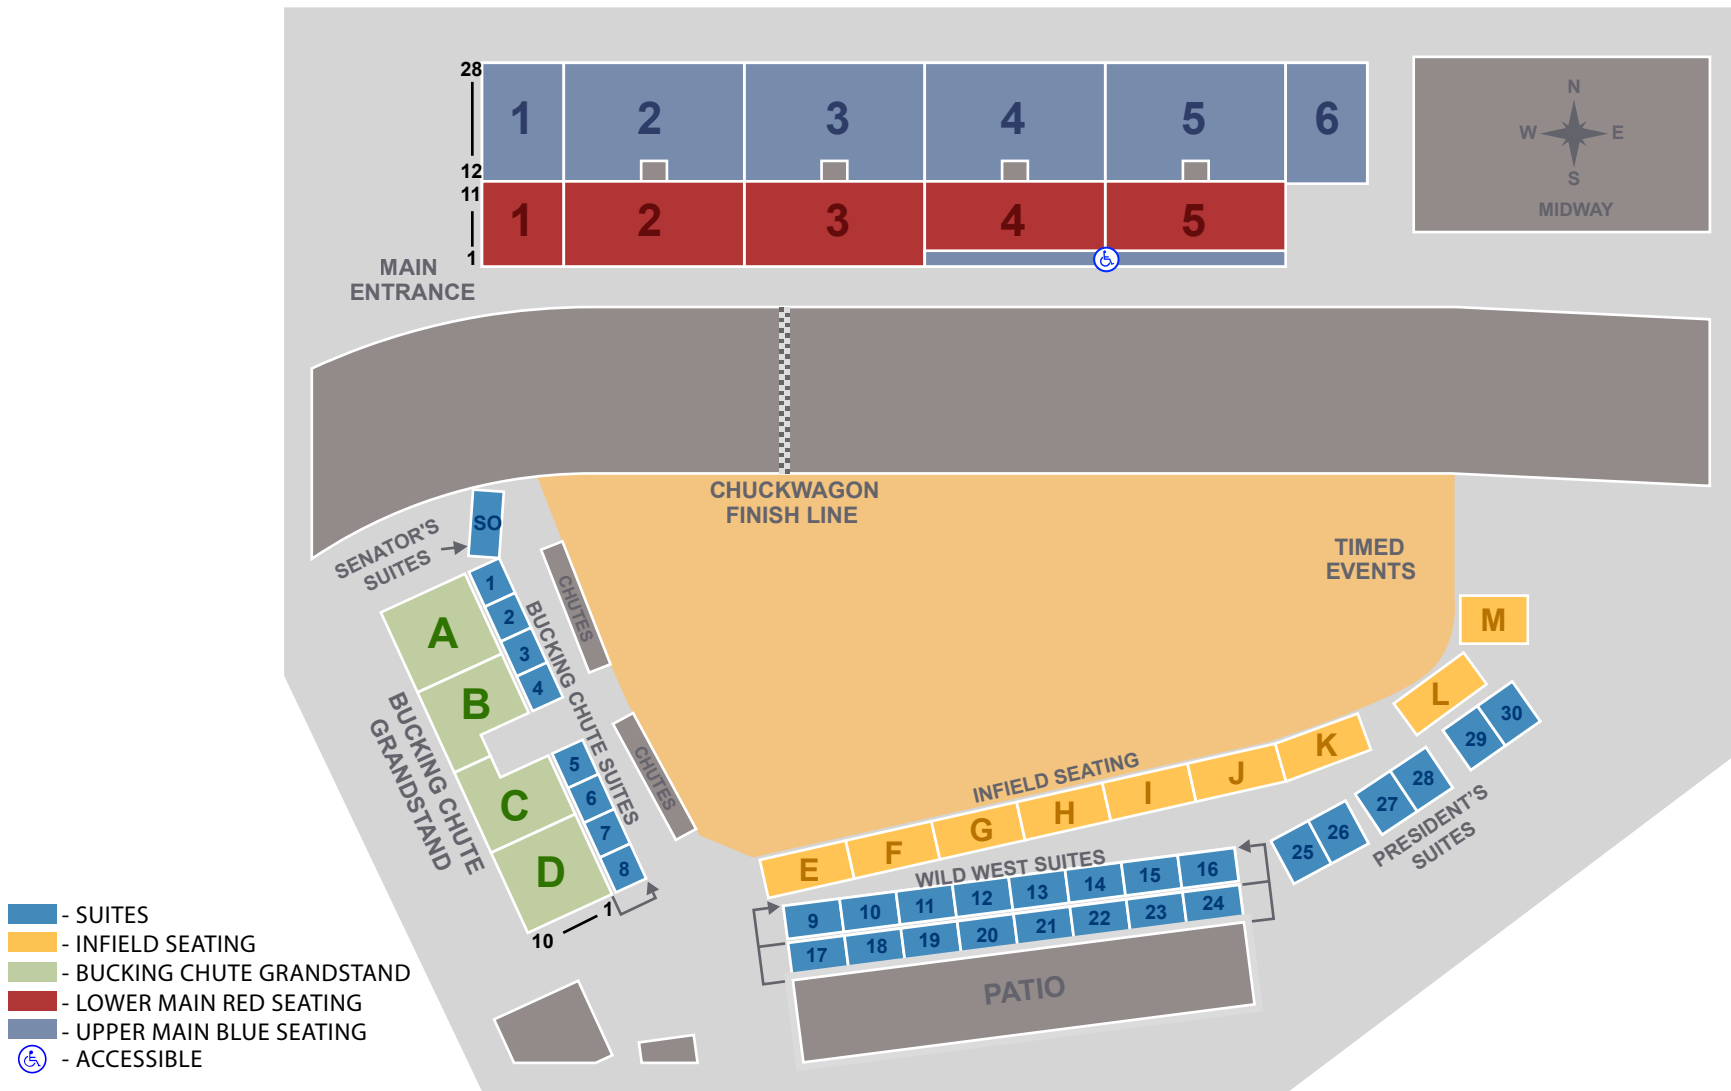

Ponoka Stampede

Ponoka, AB

Standard Seating

- - SUITES
- - INFIELD SEATING
- - BUCKING CHUTE GRANDSTAND
- - LOWER MAIN RED SEATING
- - UPPER MAIN BLUE SEATING
- ACCESSIBLE